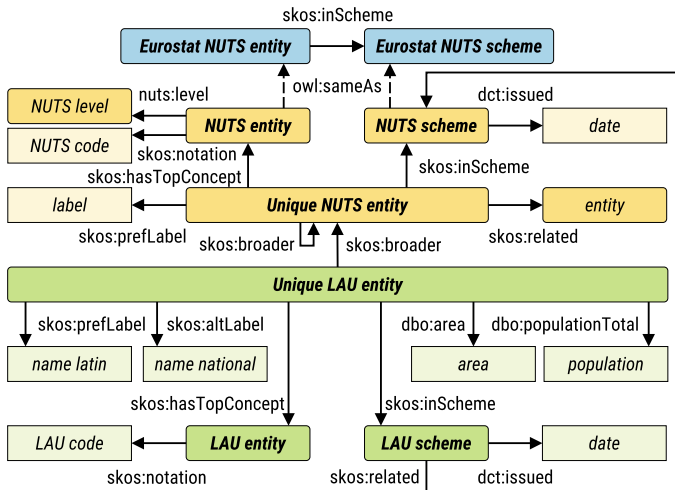

C.1 Extension of the Eurostat scheme