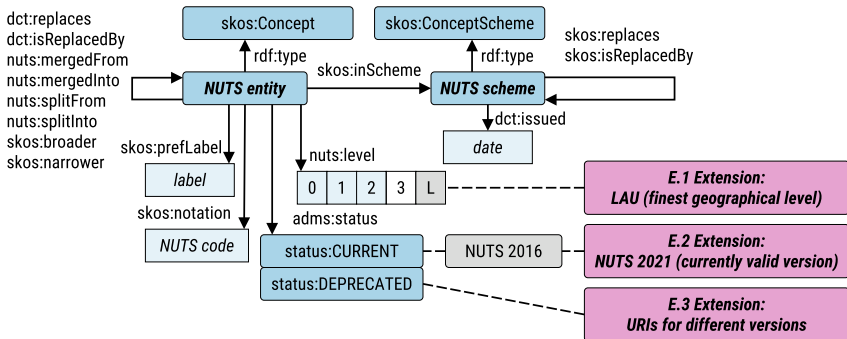

Eurostat data:

- ▶ **LAU:**
Local Administrative Units
- ▶ **NUTS:**
Nomenclature of Territorial Units for Statistics¹

¹Image source: <https://ec.europa.eu/eurostat/web/nuts/background>

NUTS classification criteria

- ▶ NUTS classification criteria based on population thresholds
- ▶ Example: Strasbourg

Level	Minimum	Maximum	Example	Code 2021	Population
NUTS 0	Country level		France	FR	67.9 M
NUTS 1	3,000,000	7,000,000	Grand Est	FRF	5.5 M
NUTS 2	800,000	3,000,000	Alsace	FRF1	1.9 M
NUTS 3	150,000	800,000	Bas-Rhin	FRF11	1.1 M
LAU	-		Strasbourg	67482	0.3 M

Eurostat: NUTS - Linked Open Data

- ▶ NUTS entity: e.g. Strasbourg or France
- ▶ NUTS scheme: e.g. NUTS 2016 classification

Motivation

Possibilities for extension

C.1 Contribution: Extention of Linked Data scheme